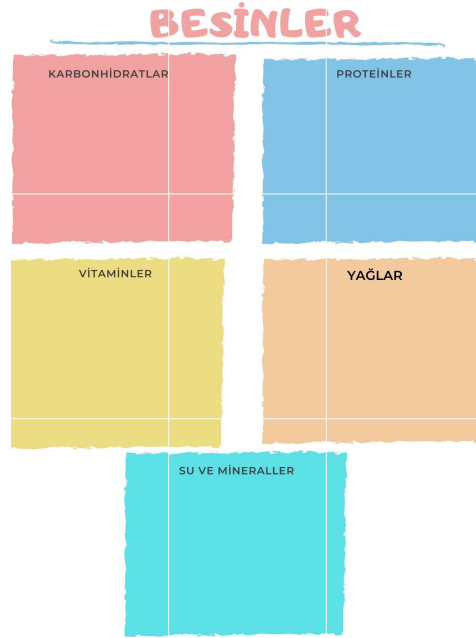

BLOCK

POSTERS

Your settings for this Block Poster are:

Pages Wide

3

Orientation

PORTRAIT

Paper Format

A4

Border Setting

With Borders

You can find tips on printing, assembling and putting up your poster at www.blockposters.com

Enjoy your Block Poster!

KARBONHİDRATLAR

BESINLE

AR

PROTEINLER

VİTAMİNLER

YAĞLAR

SU VE MİNERALLER

created using

BLOCK

POSTERS